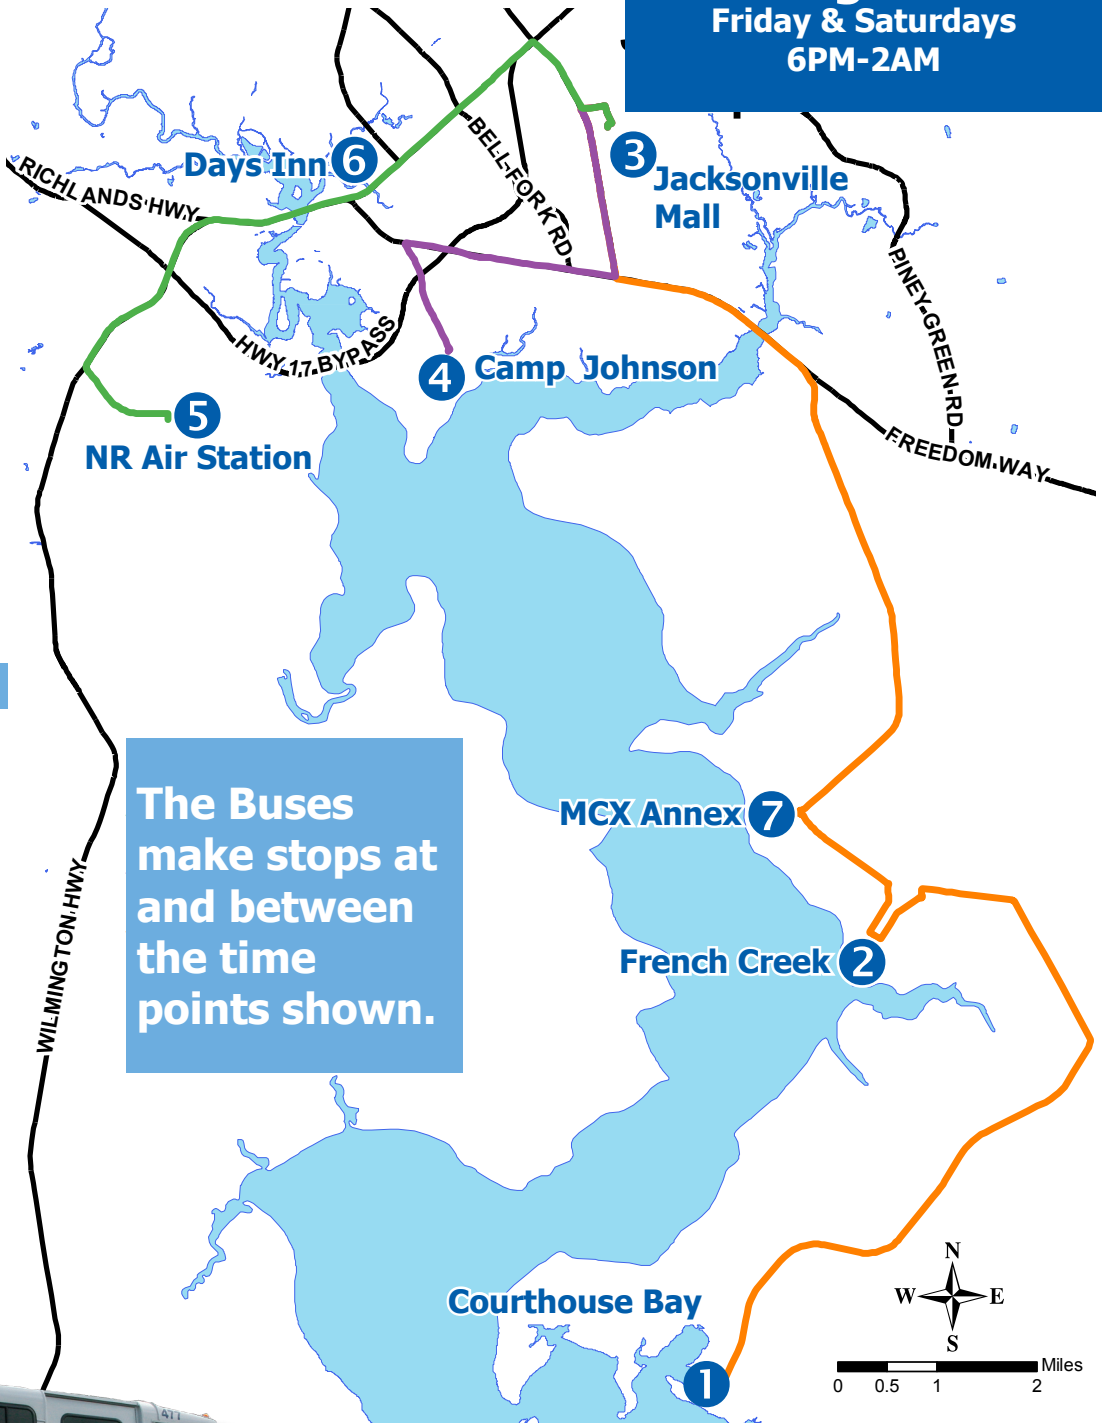

Express Service

Camp Lejeune • Camp Johnson
New River Air Station

Evening Service
Friday & Saturdays
6PM-2AM

Cost
Adults
\$3

Cash Fares require exact change. Drivers do not carry change

The Buses make stops at and between the time points listed.

Call 938-RIDE for Info

Time Points

- 1 Courthouse Bay MCX
- 2 French Creek Area
- 3 Jacksonville Mall (Rear)
- 4 Camp Johnson (bus shelter)
- 5 NR Air Station MCX
- 6 Day's Inn lodging
- 7 MCX Annex

The Buses make stops at and between the time points shown.

938-RIDE
For Information

Camp Lejeune Express

During Detour to Courthouse Bay

	To Mall				From Mall			
	1	2	7	3	3	7	2	1
Friday and Saturday	Courthouse Bay Proper ID Required	French Creek	MCX Annex	Jacksonville Mall (Arrive)	Jacksonville Mall (Depart)	MCX Annex	French Creek Proper ID Required	Courthouse Bay
	6:00 PM	6:20 PM	6:28 PM	6:49 PM	6:51 PM	7:11 PM	7:20 PM	7:40 PM
	X	6:50 PM	6:58 PM	7:19 PM	7:21 PM	7:41 PM	7:50 PM	8:10 PM
	7:00 PM	7:20 PM	7:28 PM	7:49 PM	7:51 PM	8:11 PM	8:20 PM	8:40 PM
	7:40 PM	8:00 PM	8:08 PM	8:29 PM	8:31 PM	8:51 PM	9:00 PM	9:20 PM
	8:10 PM	8:30 PM	8:38 PM	8:59 PM	9:01 PM	9:21 PM	9:30 PM	9:50 PM
	8:40 PM	9:00 PM	9:08 PM	9:29 PM	9:31 PM	9:51 PM	10:00 PM	10:20 PM
	9:20 PM	9:40 PM	9:48 PM	10:09 PM	10:11 PM	10:31 PM	10:40 PM	11:00 PM
	9:50 PM	10:10 PM	10:18 PM	10:39 PM	10:41 PM	11:01 PM	11:10 PM	11:30 PM
	10:20 PM	10:40 PM	10:48 PM	11:09 PM	11:11 PM	11:31 PM	11:40 PM	12:00 AM
	11:00 PM	11:20 PM	11:28 PM	11:49 PM	11:51 PM	12:11 AM	12:20 AM	12:40 AM
	11:30 PM	11:50 PM	11:58 PM	12:19 AM	12:21 AM	12:41 AM	12:50 AM	1:10 AM
	12:00 AM	12:20 AM	12:28 AM	12:49 AM	12:51 AM	1:11 AM	1:20 AM	1:40 AM
	12:40 AM	1:00 AM	1:08 AM	1:29 AM	1:31 AM	1:51 AM	2:00 AM	2:20 AM